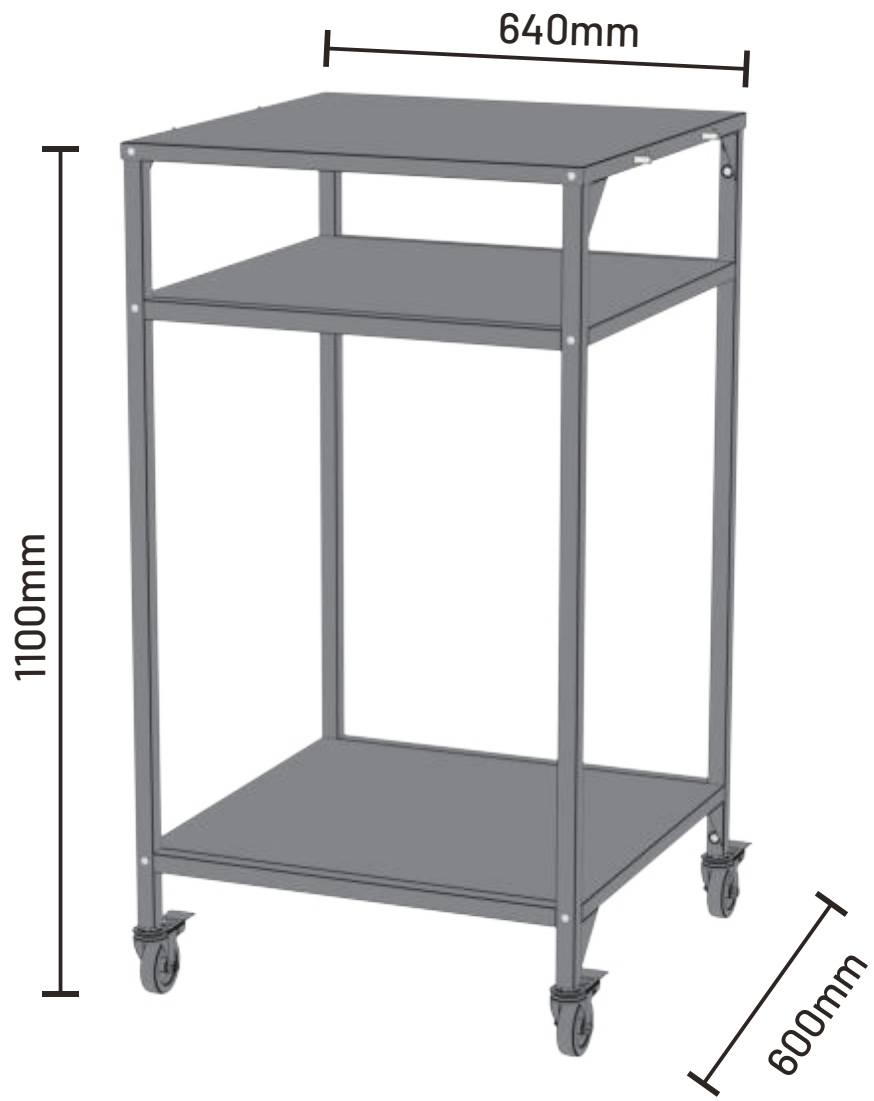

ASSEMBLY INSTRUCTIONS FOR OUTDOOR KITCHEN 60

FIND A VIDEO ON HOW TO
ASSEMBLE THE OUTDOOR KITCHEN AT
COZZEBBQ.COM/ASSEMBLY

cozze[®]

1		1pc.	5		4pcs.
2		1pc.	6		8pcs.
3		1pc.	7		2pcs.
4		4pcs.			

B	M6X12 	36pcs.	C	M4X8 	4pcs.
A	M6X40 	8pcs.			

2

B	 <p>M6X12</p>	8pcs.
---	--	-------

C	 <p>M4X8</p>	4pcs.
---	---	-------

B		4pcs.
---	---	-------

5

B		8pcs.
---	---	-------

6

B		16pcs.
---	---	--------