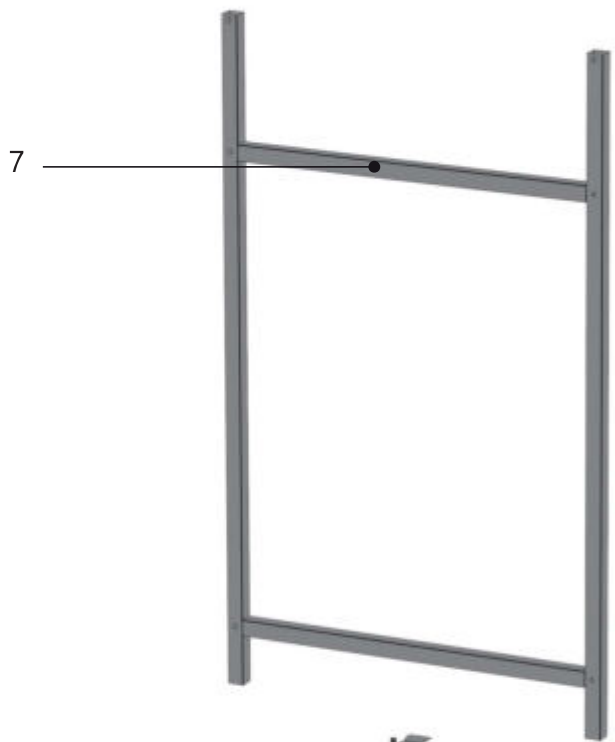

ASSEMBLY INSTRUCTIONS FOR OUTDOOR KITCHEN 60

FIND A VIDEO ON HOW TO
ASSEMBLE THE OUTDOOR KITCHEN AT
COZZEBBQ.COM/ASSEMBLY

cozze[®]

1		1pc.	5		4pcs.
2		1pc.	6		8pcs.
3		1pc.	7		2pcs.
4		4pcs.			

B	M6X12 	36pcs.	C	M4X8 	4pcs.
A	M6X40 	8pcs.			

(Included)

A	M6X40 	4pcs.
---	--	-------

1

7

7

3

A	M6X40 	4pcs.
---	--	-------

2

2

B	 <p>M6X12</p>	8pcs.
---	--	-------

C	 <p>M4X8</p>	4pcs.
---	---	-------

B		4pcs.
---	---	-------

5

B		8pcs.
---	---	-------

6

B		16pcs.
---	---	--------