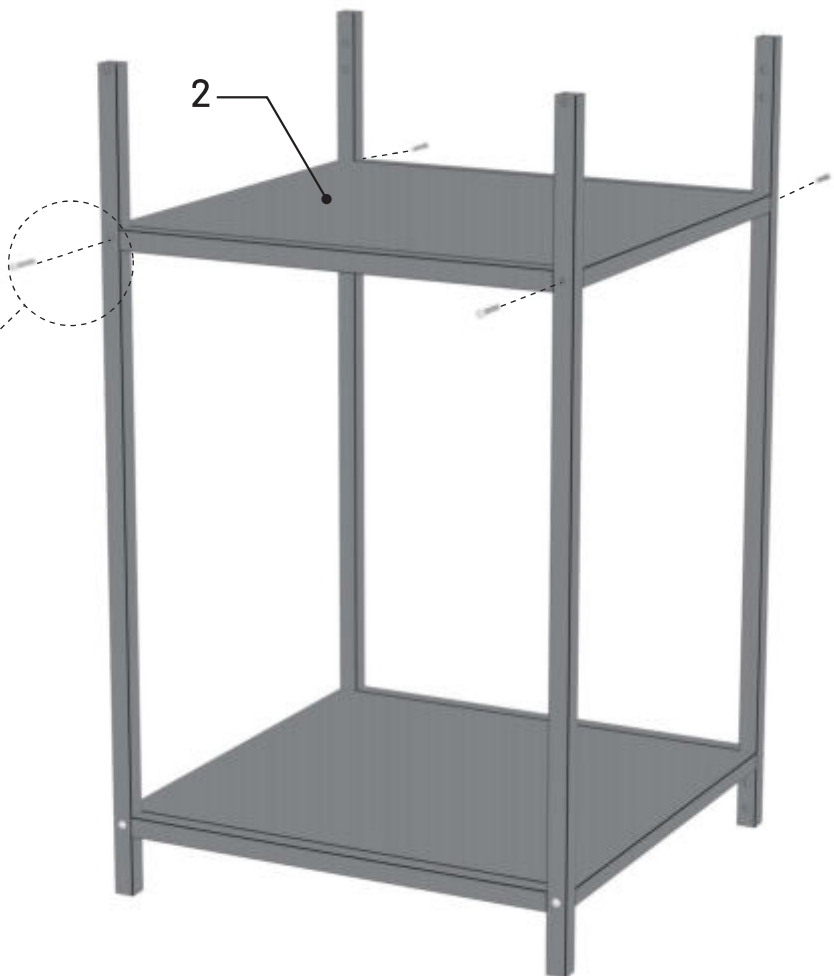

ASSEMBLY INSTRUCTIONS FOR OUTDOOR KITCHEN 60

FIND A VIDEO ON HOW TO
ASSEMBLE THE OUTDOOR KITCHEN AT
COZZEBBQ.COM/ASSEMBLY

cozze[®]

1		1pc.	5		4pcs.
2		1pc.	6		8pcs.
3		1pc.	7		2pcs.
4		4pcs.			

B	M6X12 	36pcs.	C	M4X8 	4pcs.
A	M6X40 	8pcs.			

2

B	 <p>M6X12</p>	8pcs.
---	--	-------

C	 <p>M4X8</p>	4pcs.
---	---	-------

B		4pcs.
---	---	-------

5

B		8pcs.
---	---	-------

6

B		16pcs.
---	---	--------